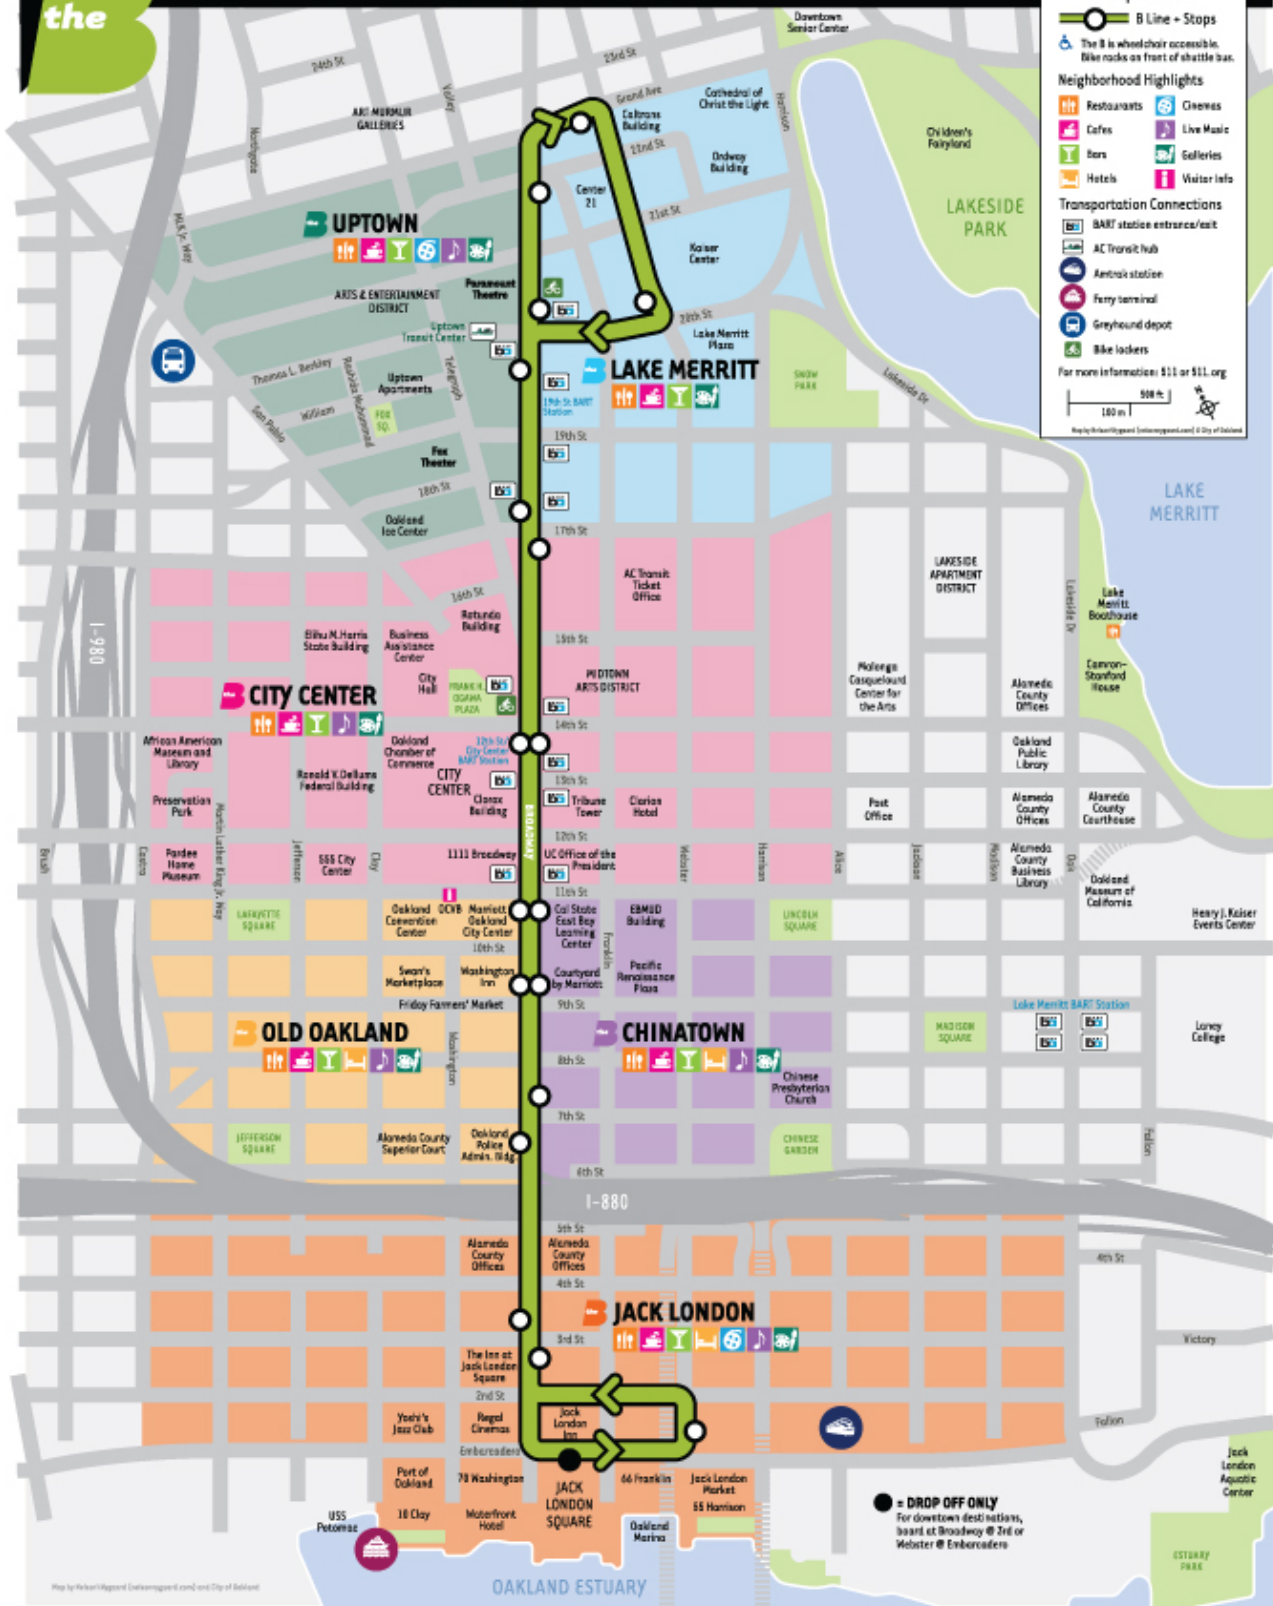

the

FREE BROADWAY SHUTTLE

Map Guide

1. B Line + Stops
   - The B is wheel chair accessible. Bike racks on front of shuttle bus.
   - **Neighborhood Highlights**
     - Restaurants
     - Cinemas
     - Cafes
     - Live Music
     - Bars
     - Galleries
     - Hotels
     - Water info
   - **Transportation Connections**
     - BART station entrance/exit
     - AC Transit hub
     - Amtrak station
     - Ferry terminal
     - Greyhound depot
     - Bike lockers
2. For more information: 511 or 511.org
   Scale: 500 ft / 100 m
   Map by Neighbourhood Connections and City of Oakland